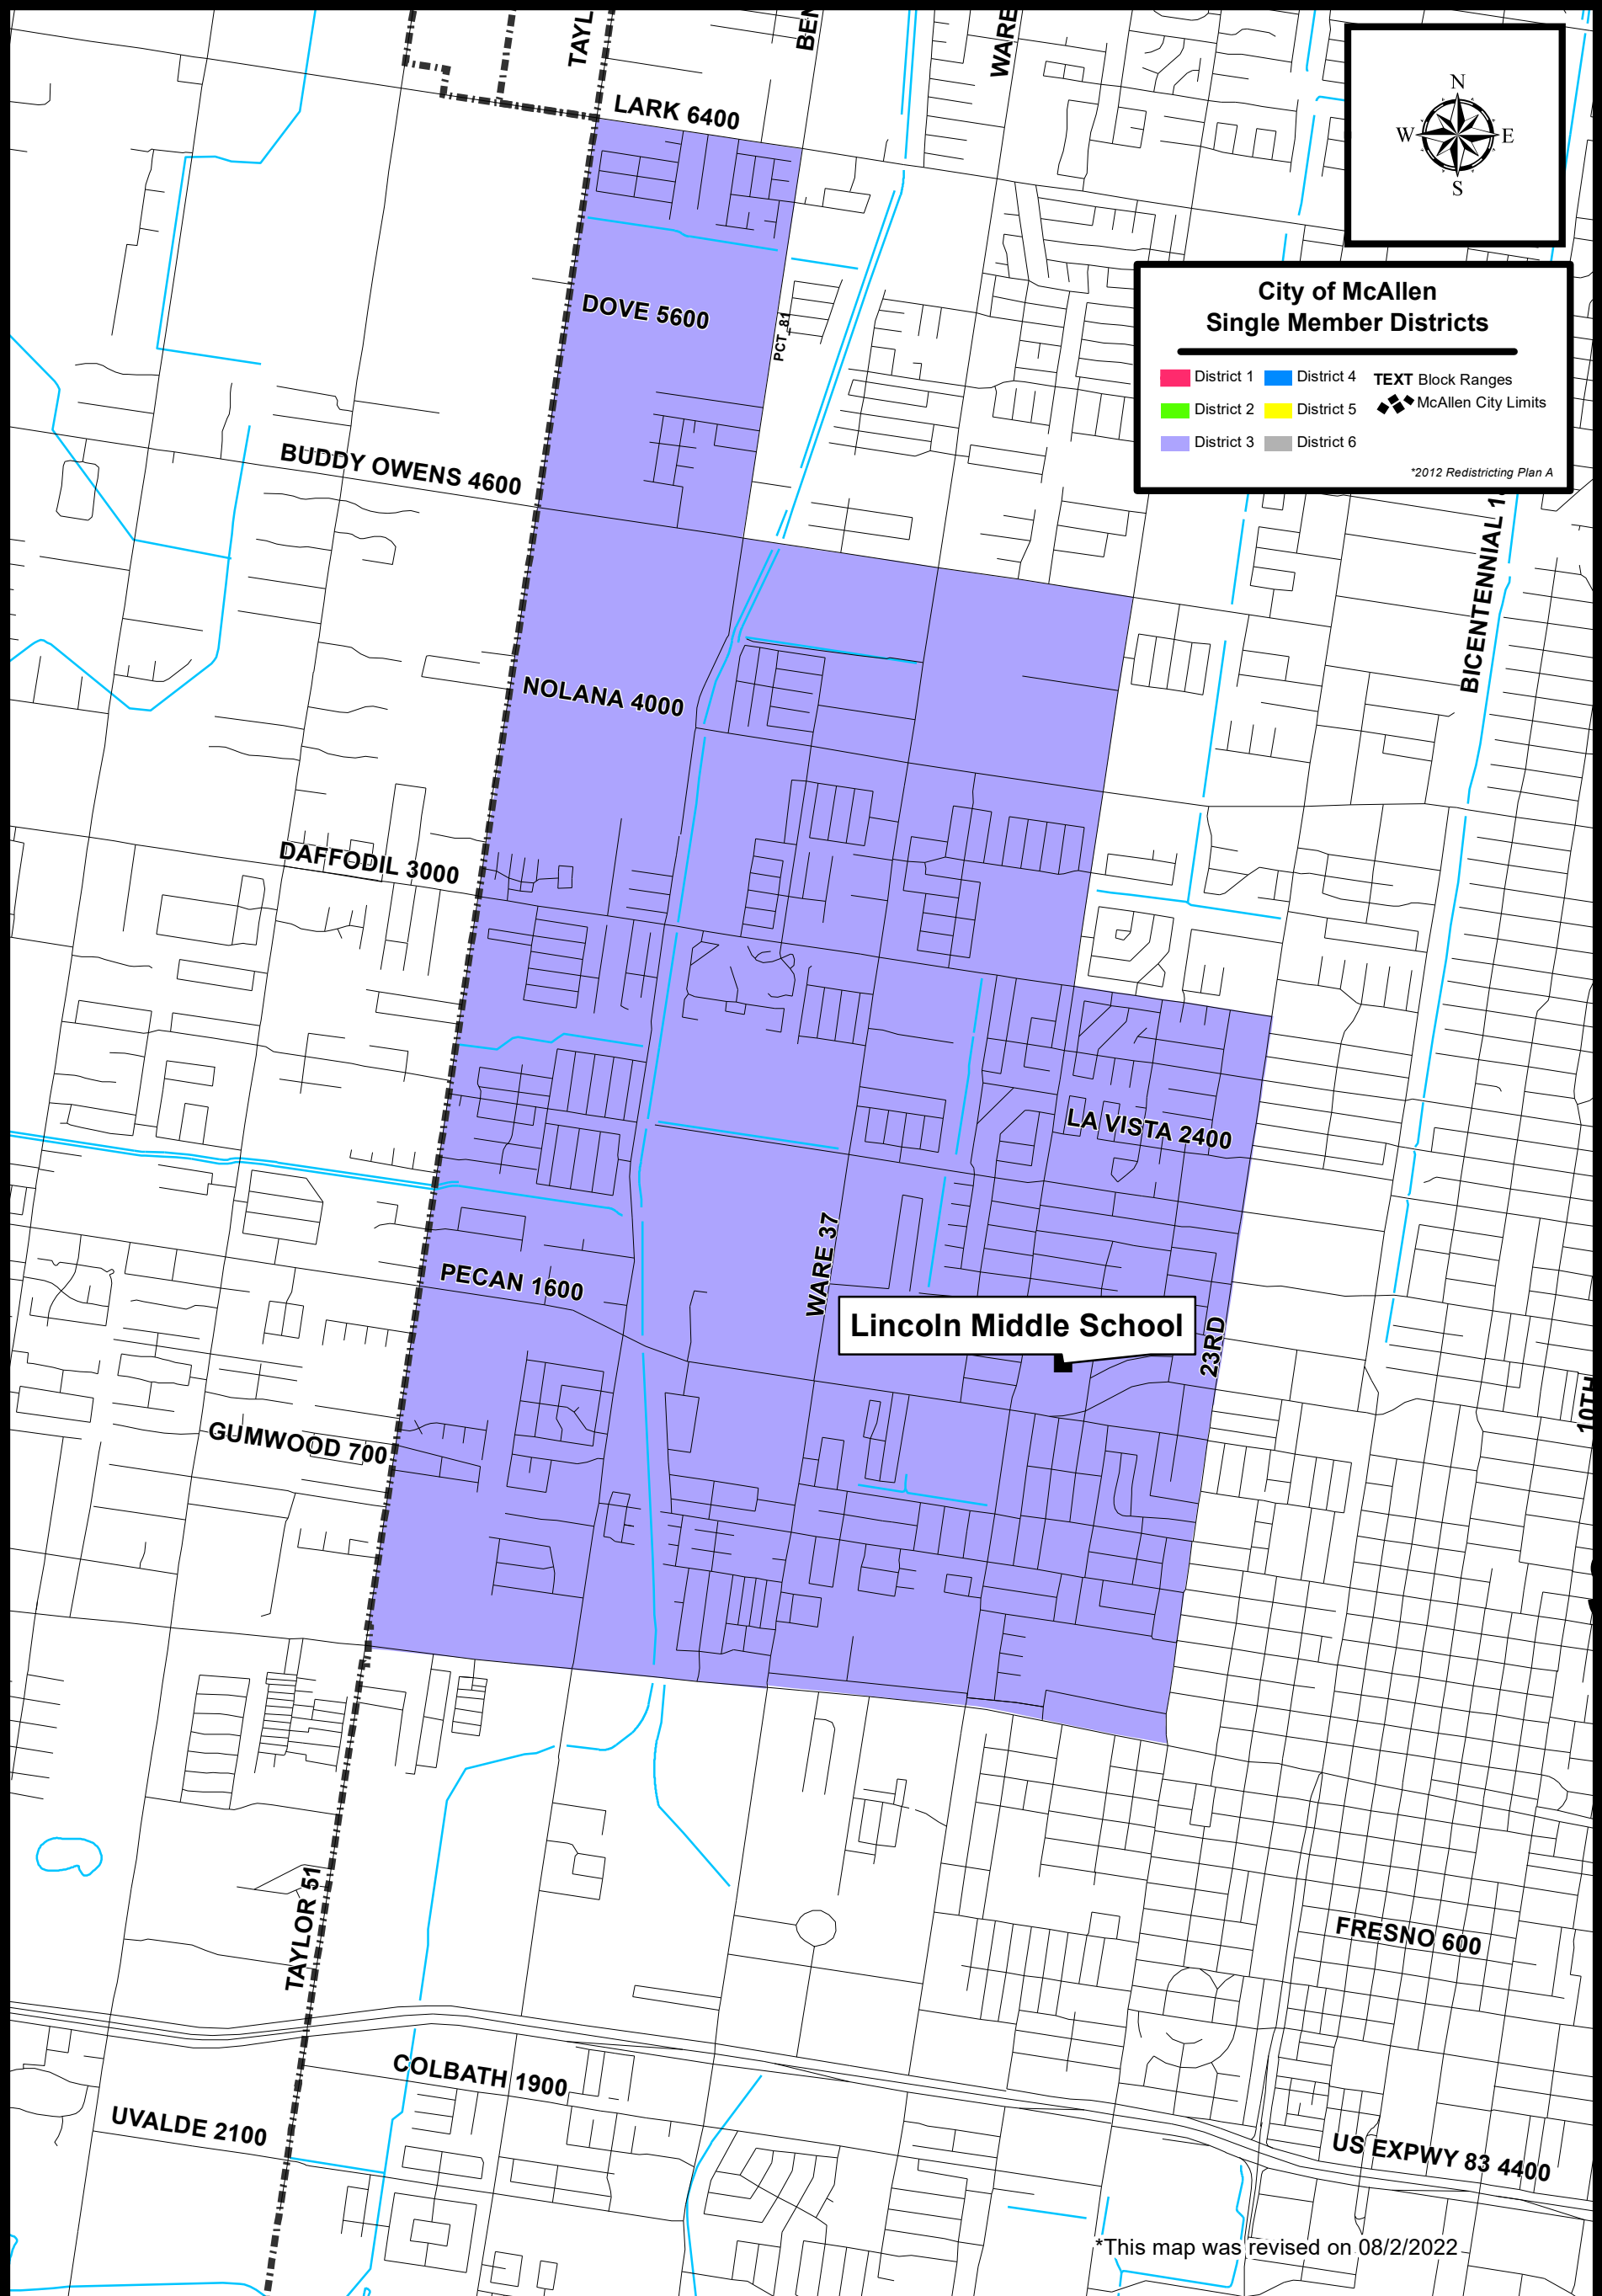

City of McAllen

District 3

**City of McAllen
Single Member Districts**

District 1	District 4	TEXT Block Ranges
District 2	District 5	McAllen City Limits
District 3	District 6	

*2012 Redistricting Plan A

*This map was revised on 08/2/2022