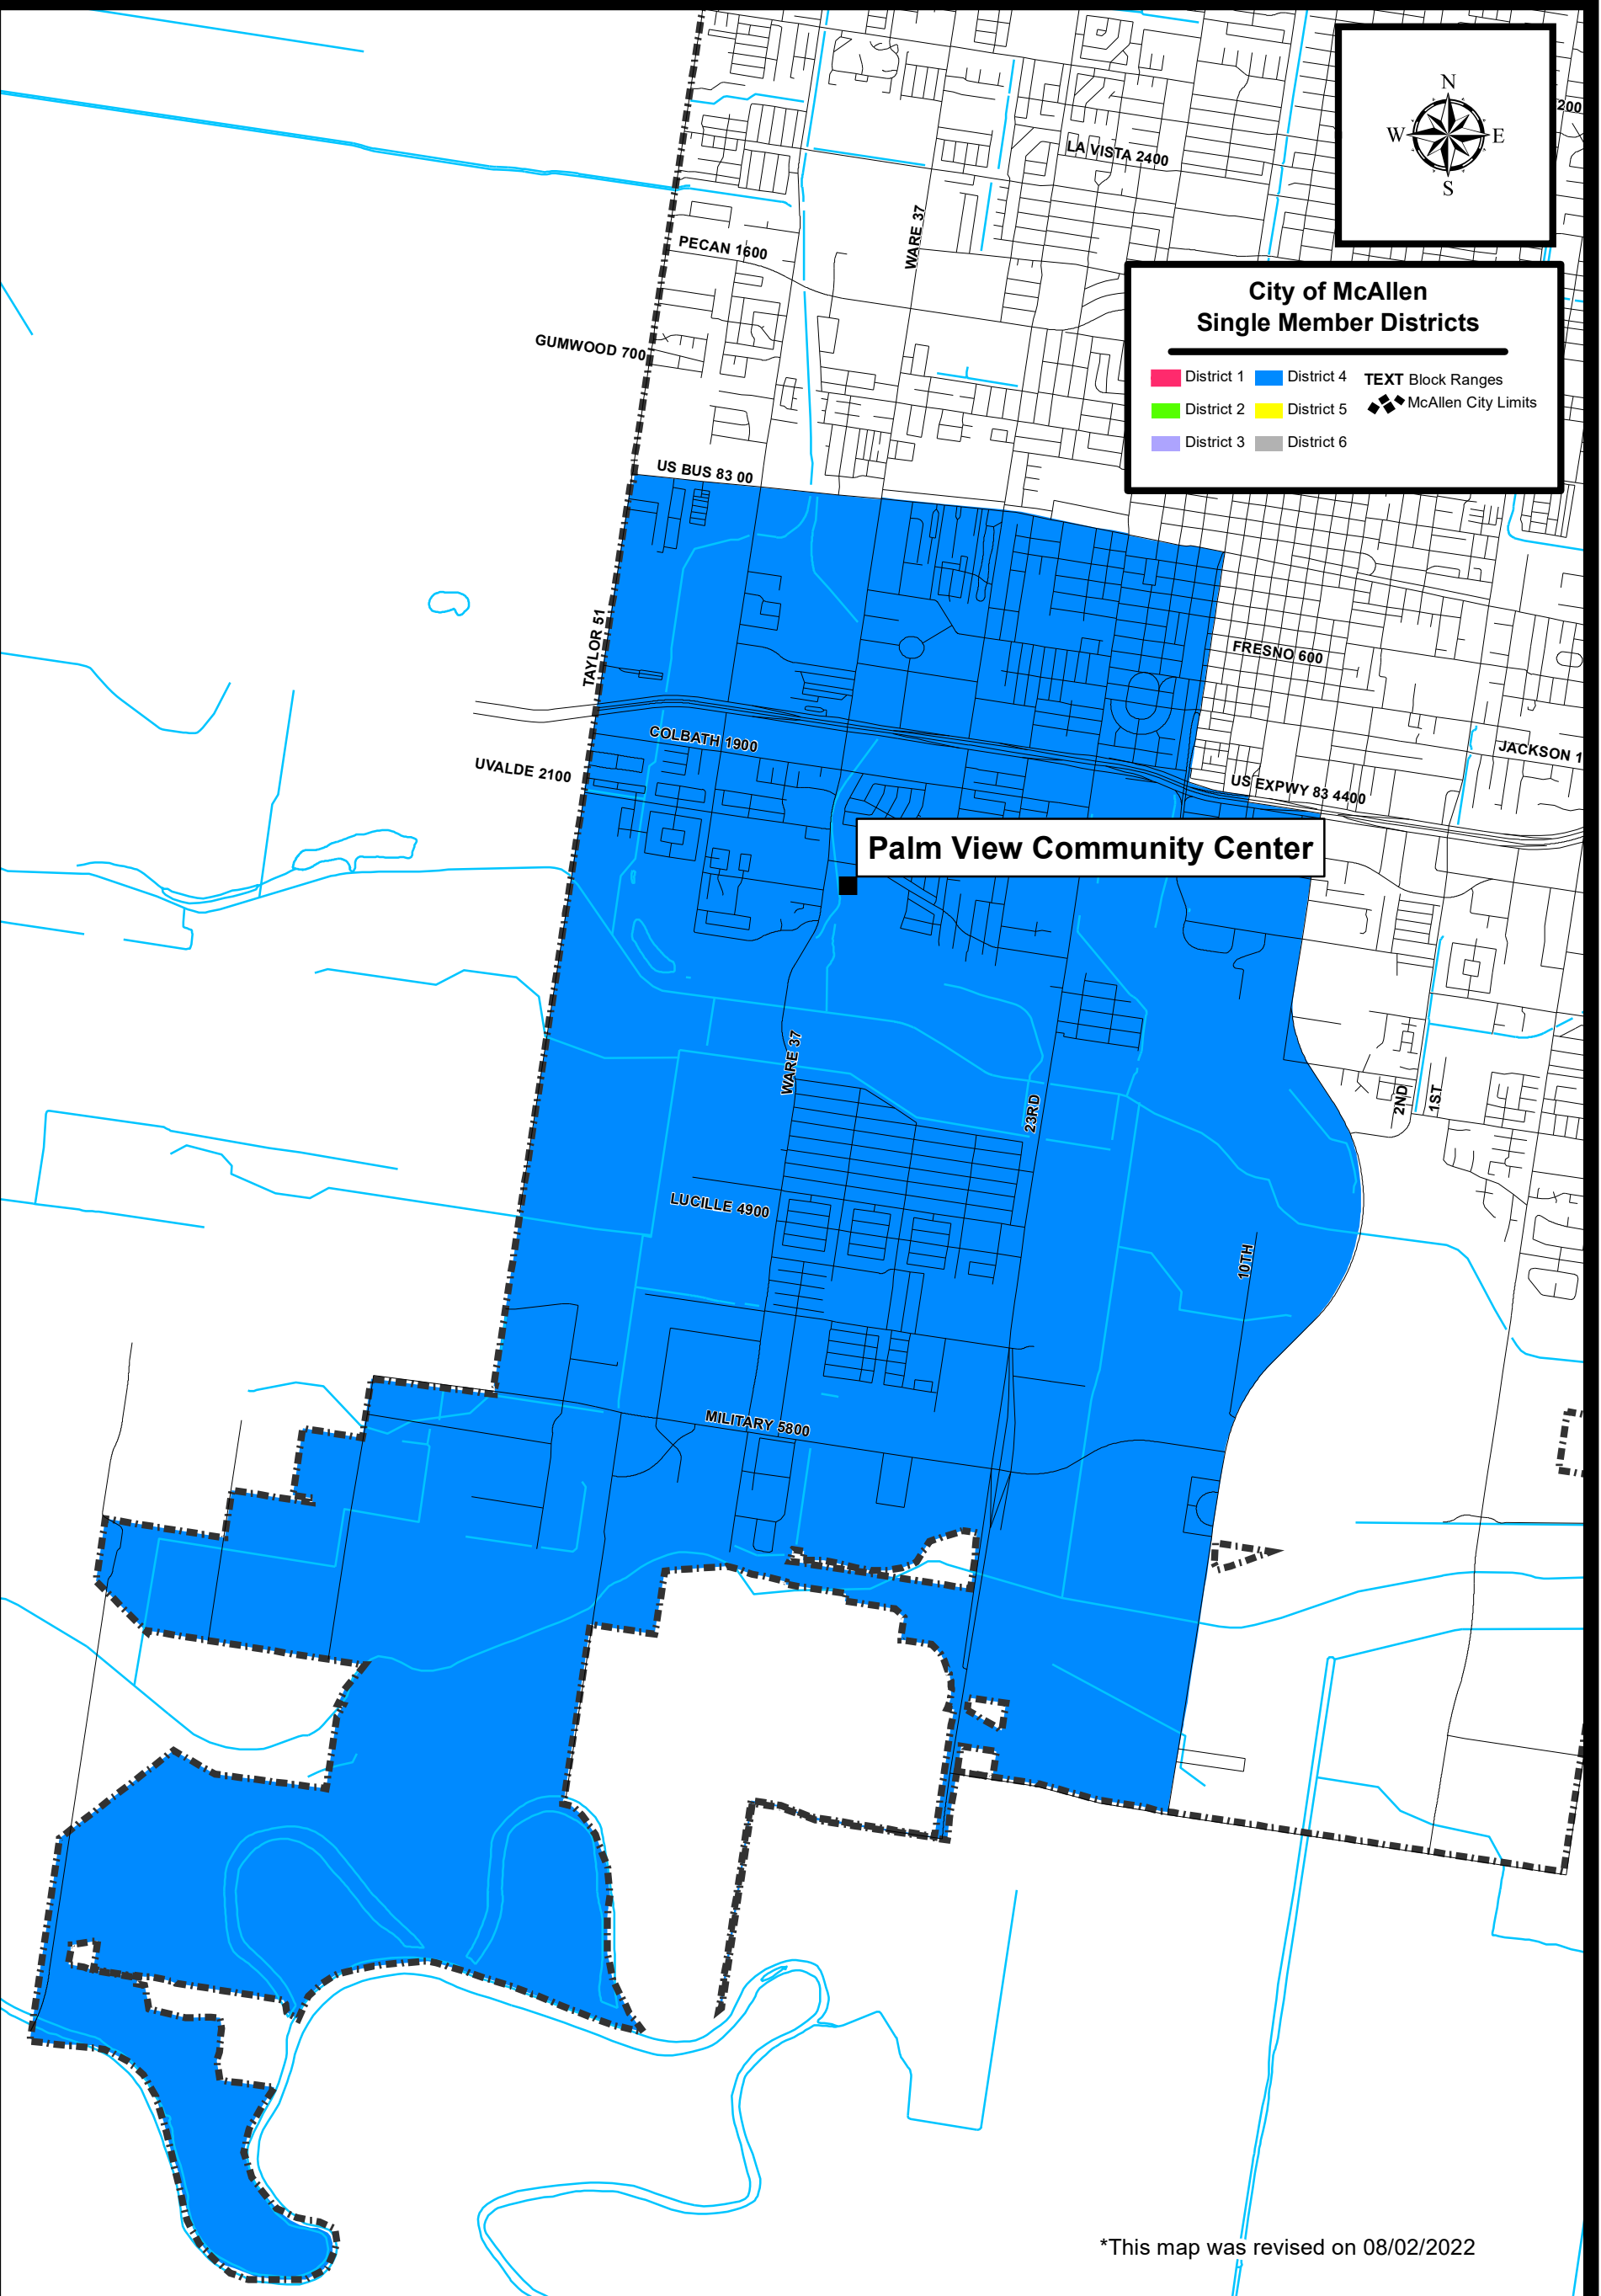

City of McAllen

District 4

**City of McAllen
Single Member Districts**

District 1	District 4	TEXT Block Ranges
District 2	District 5	McAllen City Limits
District 3	District 6	

Palm View Community Center

*This map was revised on 08/02/2022