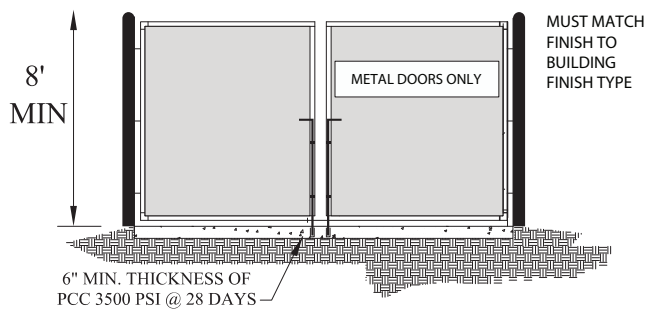

DETAIL 402 DUAL DUMPSTER ENCLOSURE