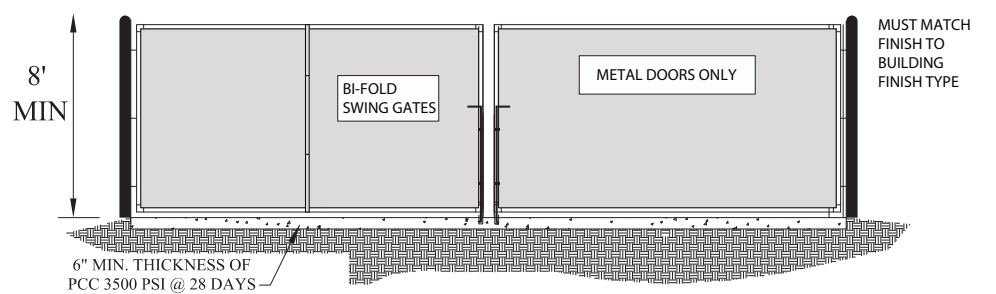

DETAIL 402 DUAL DUMPSTER ENCLOSURE