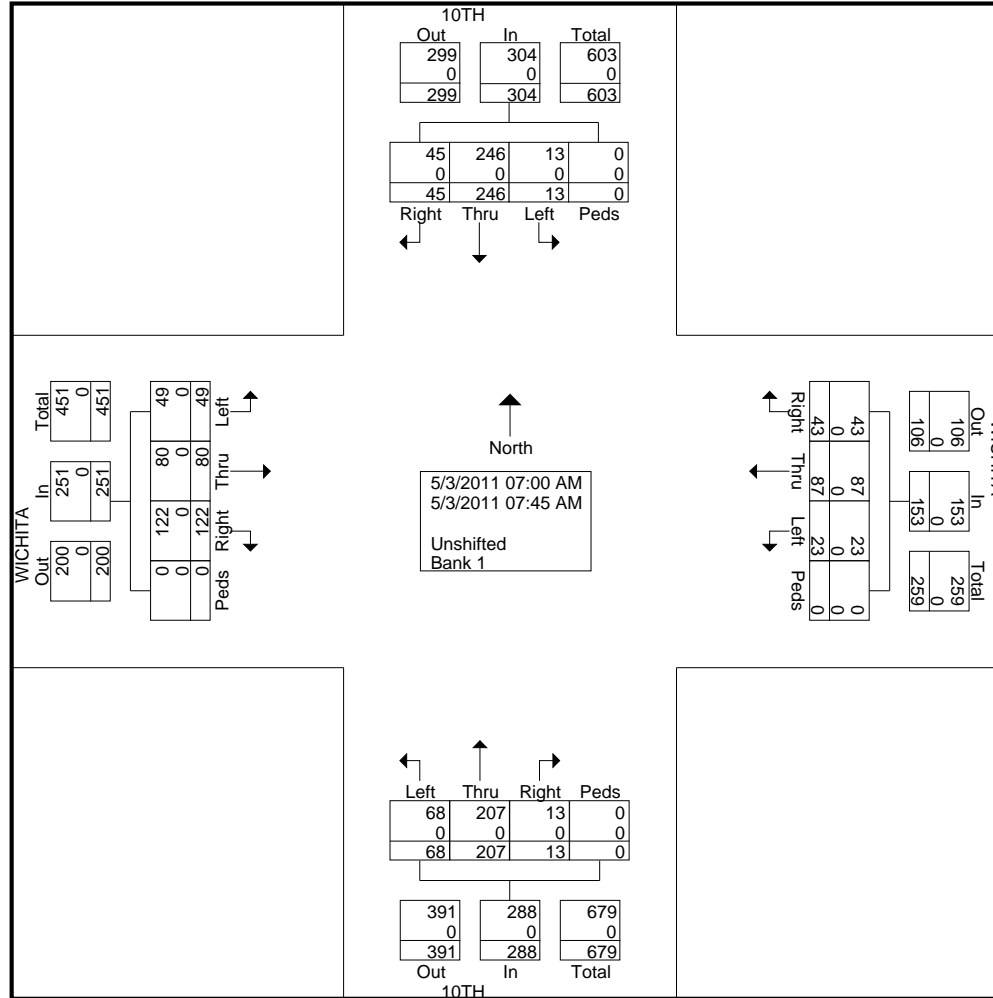

City of McAllen Traffic Operations

10th & Wichita
Afternoon Count
From 4pm to 5pm

File Name : 10th and Wichita 2011 afternoon
Site Code : 00000000
Start Date : 5/3/2011
Page No : 2

City of McAllen Traffic Operations

10th & Wichita
Morning TMC
From 7am to 8am

File Name : 10th and Wichita 2011 am eb wb
Site Code : 00000000
Start Date : 5/3/2011
Page No : 2

City of McAllen Traffic Operations

10th & Wichita
Noon TMC
From 12pm to 1pm

File Name : 10th and Wichita 2011 noon eb wb
Site Code : 00000000
Start Date : 5/3/2011
Page No : 2