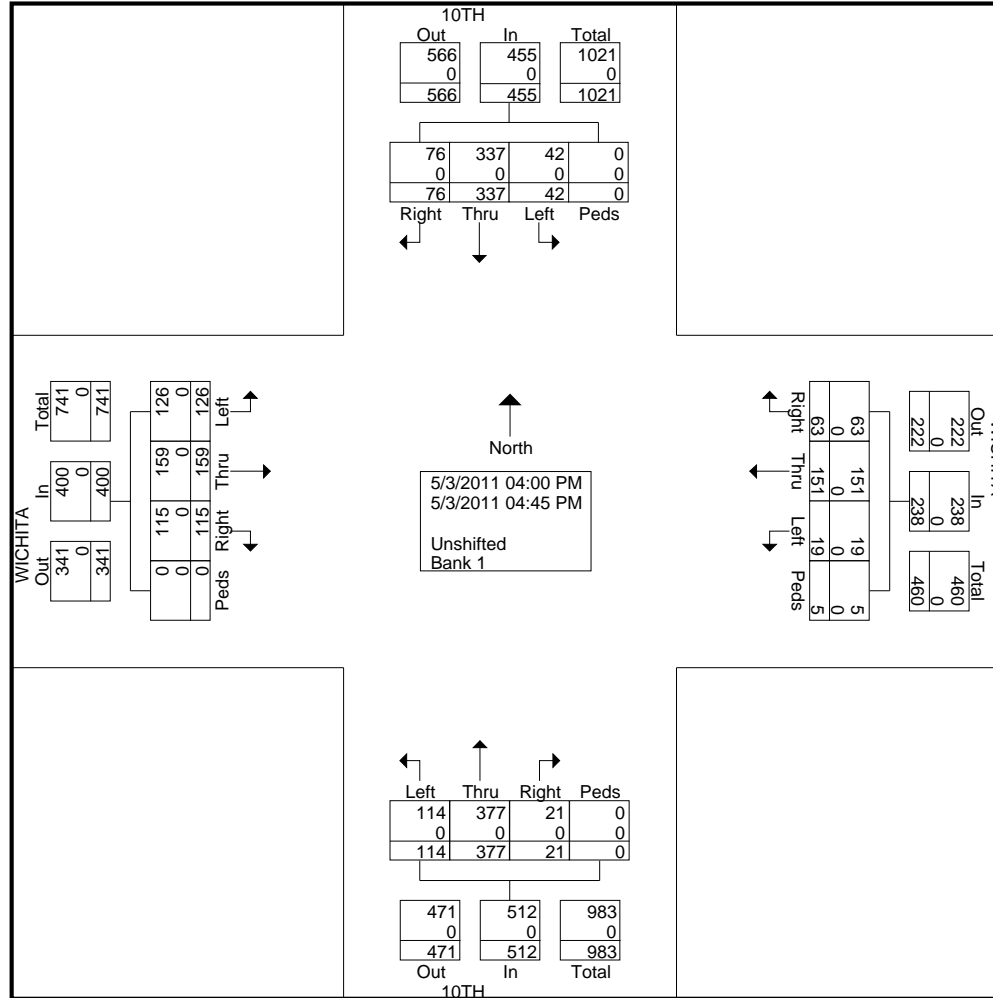

City of McAllen Traffic Operations

10th & Wichita
Afternoon Count
From 4pm to 5pm

File Name : 10th and Wichita 2011 afternoon
Site Code : 00000000
Start Date : 5/3/2011
Page No : 2

City of McAllen Traffic Operations

10th & Wichita
Morning TMC
From 7am to 8am

File Name : 10th and Wichita 2011 am eb wb
Site Code : 00000000
Start Date : 5/3/2011
Page No : 2

City of McAllen Traffic Operations

10th & Wichita
Noon TMC
From 12pm to 1pm

File Name : 10th and Wichita 2011 noon eb wb
Site Code : 00000000
Start Date : 5/3/2011
Page No : 2