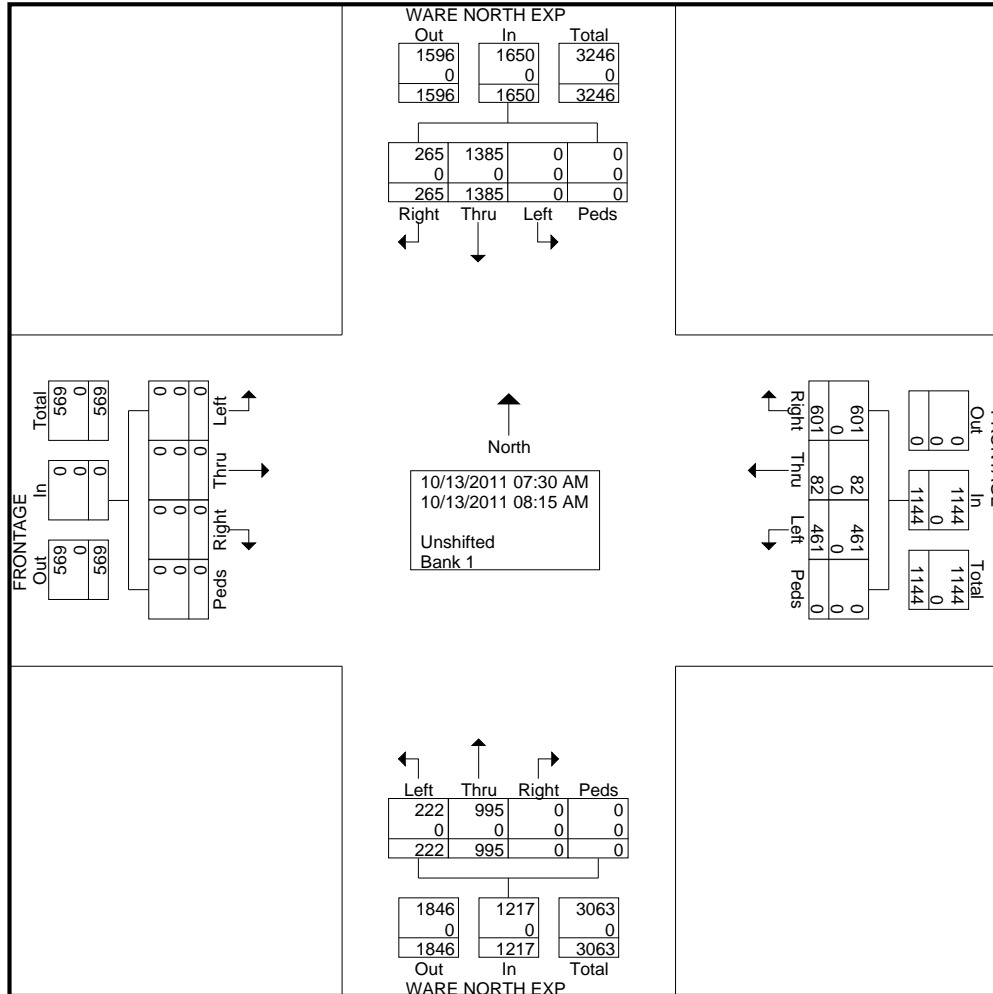

City of McAllen Traffic Operations

Ware Rd & Express Way
 North of the Expressway
 2011 TMC from 7:30AM to 8:30AM

File Name : Expressway & Ware 2011 TMC North Side AM
 Site Code : 00000000
 Start Date : 10/13/2011
 Page No : 2

City of McAllen Traffic Operations

Ware Rd & Expressway
South of the Expressway
2011 TMC from 7:30AM to 8:30AM

File Name : Expressway & ware 2011 TMC south side AM
Site Code : 00000000
Start Date : 10/13/2011
Page No : 2

City of McAllen Traffic Operations

Ware Rd & Expressway
 North of the Expressway
 2011 TMC from 4:00PM to 5:00PM

File Name : Expressway & Ware 2011 TMC North Side Pm
 Site Code : 00000000
 Start Date : 10/13/2011
 Page No : 2

City of McAllen Traffic Operations

Ware Rd & Expressway
South of the Expressway
2011 TMC from 4:00PM to 5:00PM

File Name : Expressway & ware 2011 TMC south side pm
Site Code : 00000000
Start Date : 10/13/2011
Page No : 2