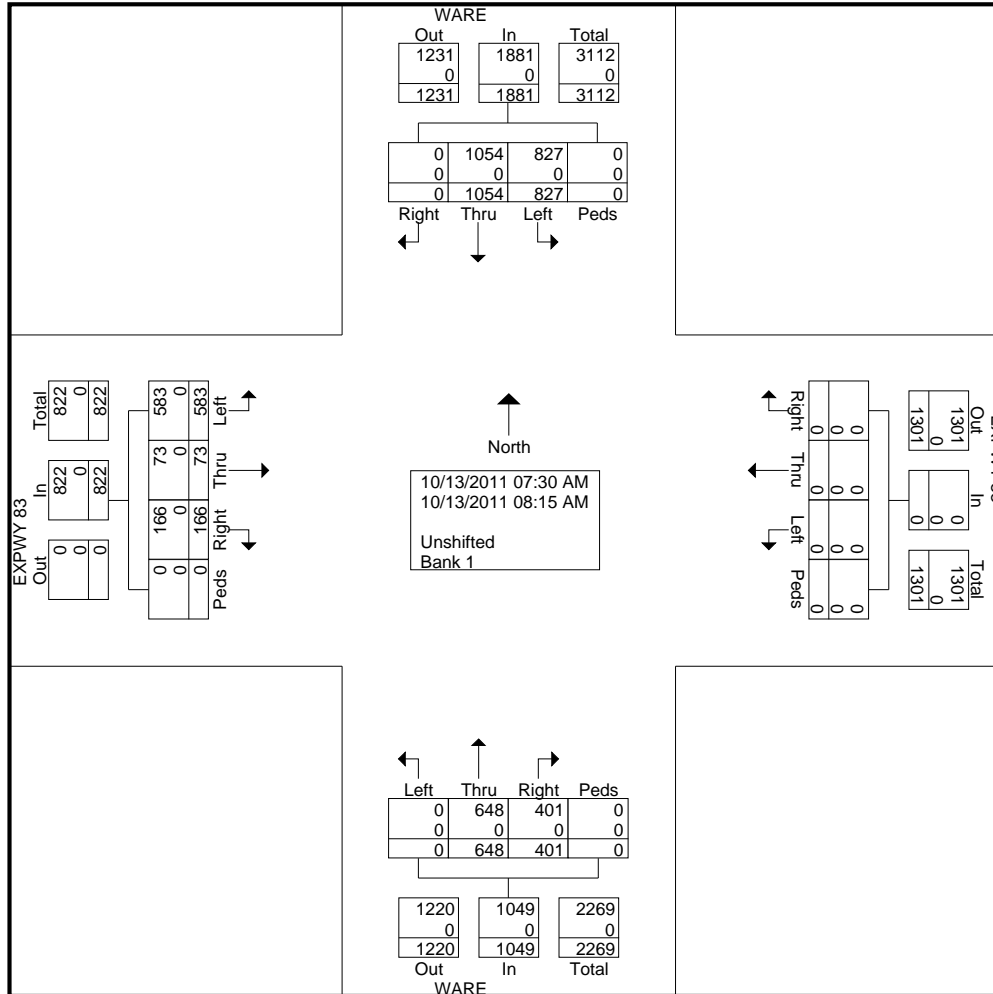

City of McAllen Traffic Operations

Ware Rd & Express Way
 North of the Expressway
 2011 TMC from 7:30AM to 8:30AM

File Name : Expressway & Ware 2011 TMC North Side AM
 Site Code : 00000000
 Start Date : 10/13/2011
 Page No : 2

City of McAllen Traffic Operations

Ware Rd & Expressway
South of the Expressway
2011 TMC from 7:30AM to 8:30AM

File Name : Expressway & ware 2011 TMC south side AM
Site Code : 00000000
Start Date : 10/13/2011
Page No : 2

City of McAllen Traffic Operations

Ware Rd & Expressway
 North of the Expressway
 2011 TMC from 4:00PM to 5:00PM

File Name : Expressway & Ware 2011 TMC North Side Pm
 Site Code : 00000000
 Start Date : 10/13/2011
 Page No : 2

City of McAllen Traffic Operations

Ware Rd & Expressway
South of the Expressway
2011 TMC from 4:00PM to 5:00PM

File Name : Expressway & ware 2011 TMC south side pm
Site Code : 00000000
Start Date : 10/13/2011
Page No : 2