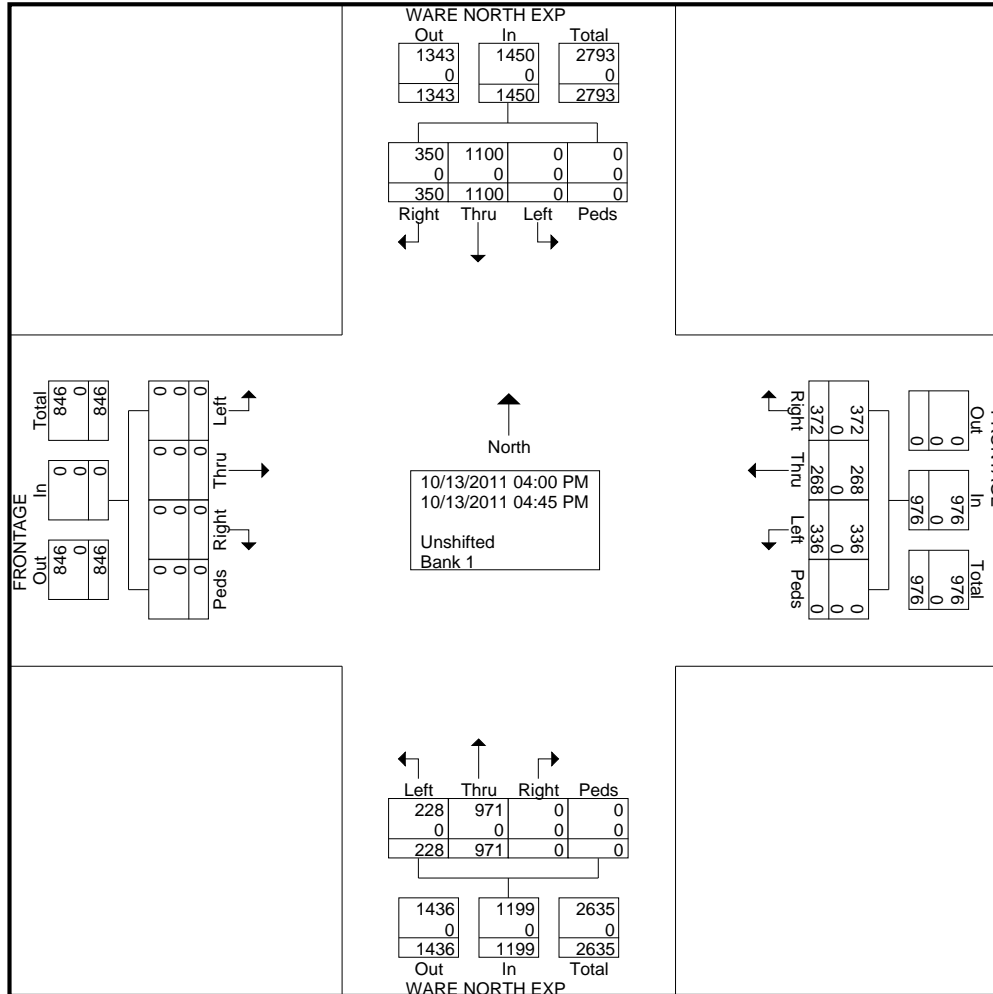

City of McAllen Traffic Operations

Ware Rd & Expressway
South of the Expressway
2011 TMC from 7:30AM to 8:30AM

File Name : Expressway & ware 2011 TMC south side AM
Site Code : 00000000
Start Date : 10/13/2011
Page No : 2

City of McAllen Traffic Operations

Ware Rd & Expressway
 North of the Expressway
 2011 TMC from 4:00PM to 5:00PM

File Name : Expressway & Ware 2011 TMC North Side Pm
 Site Code : 00000000
 Start Date : 10/13/2011
 Page No : 2